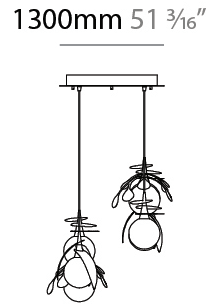

VEGETAL - 7 LIGHT LINEAR SUSPENSION

D141265-

base number   Color   Finish
Temperature   Options

1. To build a product code in our configurator select the specify button on the base model # product page
2. To build a manual product code on this datasheet choose from the options listed below in blue font and add the suffix to the base model #

GENERAL

Series: Vegetal
Subseries: Vegetal - 7 Light Linear
Brand: Cangini & Tucci
Division: Design
Mounting Type: Suspension
Mounting Location: Ceiling
Subcategory: Pendant

PHYSICAL

Shape: Abstract
Length (mm): 1300
Length (in): 51 3/16
Width (mm): 400
Width (in): 15 3/4
Height (mm): 220
Height (in): 8 11/16
Max. Overall Height (mm): 2220
Max. Overall Height (in): 87 3/8
Light Distribution: Omnidirectional
Fixture Finish: AMB / GRN / PNK / RUB / SKB / SMK / TOB / TRA
Holder Finish: SGD / SBK
Accent Finish: CHR / MWH / MBK / BCR
Fixture Material: Glass / Metal
Cable Details: 2,000mm Transparent cable

ELECTRICAL

Lamp Type: LED (Zhaga Standard)
Input Wattage (W): 29.4
Dimming: Non-Dimmable
Driver Included: Yes
Driver Location: Integrated
Driver Class: Class 2
Input Voltage (V): 120 - 277
Constant Current (MA): 350mA
Upon Request: Phase Dimming (120Vac only) / 0-10V Dimming

LED

Color Temperature (°K): 2700 / 3000
Nominal Lumen (lm): 3220 / 3500
CRI: >90 CRI
Lamp Life (hrs): 50000

OPTICAL

RATINGS AND CERTIFICATIONS

Certified By: Certified for North American Standards
IP rating: IP20