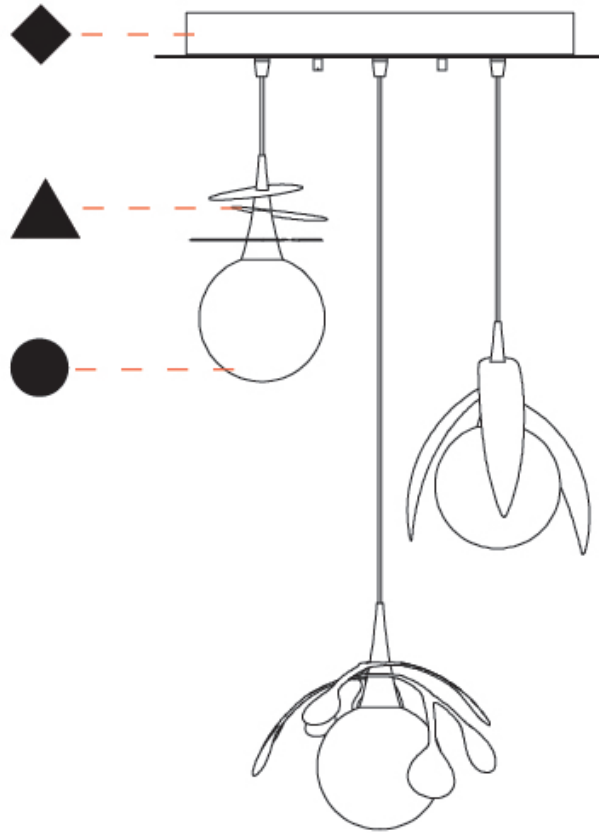

GENERAL

Series: Vegetal
 Subseries: Vegetal - 3 Light Cluster
 Brand: Cangini & Tucci
 Division: Design
 Mounting Type: Suspension
 Mounting Location: Ceiling
 Subcategory: Pendant

PHYSICAL

Shape: Abstract
 Diameter (mm): 430
 Diameter (in): 16 ¹⁵/₁₆
 Height (mm): 220
 Height (in): 8 ¹¹/₁₆
 Max. Overall Height (mm): 2220
 Max. Overall Height (in): 87 ³/₈
 Light Distribution: Omnidirectional
 Fixture Finish: [AMB](#) / [GRN](#) / [PNK](#) / [RUB](#) / [SKB](#) / [SMK](#) / [TOB](#) / [TRA](#)
 Holder Finish: [SGD](#) / [SBK](#)
 Accent Finish: [CHR](#) / [MWH](#) / [MBK](#) / [BCR](#)
 Fixture Material: Glass / Metal
 Cable Details: 2,000mm Transparent cable

VEGETAL - 3 LIGHT CLUSTER SUSPENSION

D141266-

PROJECT

TYPE

SPECIFIER

QUANTITY

DATE

D

GENERAL

Series: Vegetal
 Subseries: Vegetal - 3 Light Linear
 Brand: Cangini & Tucci
 Division: Design
 Mounting Type: Suspension
 Mounting Location: Ceiling
 Subcategory: Pendant

PHYSICAL

Shape: Abstract
 Length (mm): 900
 Length (in): 35 7/16
 Height (mm): 220
 Height (in): 8 11/16
 Max. Overall Height (mm): 2220
 Max. Overall Height (in): 87 3/8
 Light Distribution: Omnidirectional
 Fixture Finish: AMB / GRN / PNK / RUB / SKB / SMK / TOB / TRA
 Holder Finish: SGD / SBK
 Accent Finish: CHR / MWH / MBK / BCR
 Fixture Material: Glass / Metal
 Cable Details: 2,000mm Transparent cable