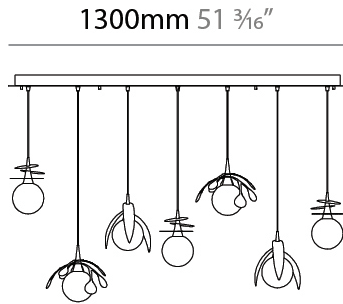

VEGETAL - 7 LIGHT LINEAR SUSPENSION

D141265-

base number   Color   Finish
Temperature   Options

1. To build a product code in our configurator select the specify button on the base model # product page
2. To build a manual product code on this datasheet choose from the options listed below in blue font and add the suffix to the base model #

GENERAL

Series: Vegetal
Subseries: Vegetal - 7 Light Linear
Brand: Cangini & Tucci
Division: Design
Mounting Type: Suspension
Mounting Location: Ceiling
Subcategory: Pendant

PHYSICAL

Shape: Abstract
Length (mm): 1300
Length (in): 51 3/16
Width (mm): 400
Width (in): 15 3/4
Height (mm): 220
Height (in): 8 11/16
Max. Overall Height (mm): 2220
Max. Overall Height (in): 87 3/8
Light Distribution: Omnidirectional
Fixture Finish: AMB / GRN / PNK / RUB / SKB / SMK / TOB / TRA
Holder Finish: SGD / SBK
Accent Finish: CHR / MWH / MBK / BCR
Fixture Material: Glass / Metal
Cable Details: 2,000mm Transparent cable

ELECTRICAL

Lamp Type: LED (Zhaga Standard)
Input Wattage (W): 29.4
Dimming: Non-Dimmable
Driver Included: Yes
Driver Location: Integrated
Driver Class: Class 2
Input Voltage (V): 120 - 277
Constant Current (MA): 350mA
Upon Request: Phase Dimming (120Vac only) / 0-10V Dimming

LED

Color Temperature (°K): 2700 / 3000
Nominal Lumen (lm): 3220 / 3500
CRI: >90 CRI
Lamp Life (hrs): 50000

OPTICAL

RATINGS AND CERTIFICATIONS

Certified By: Certified for North American Standards
IP rating: IP20